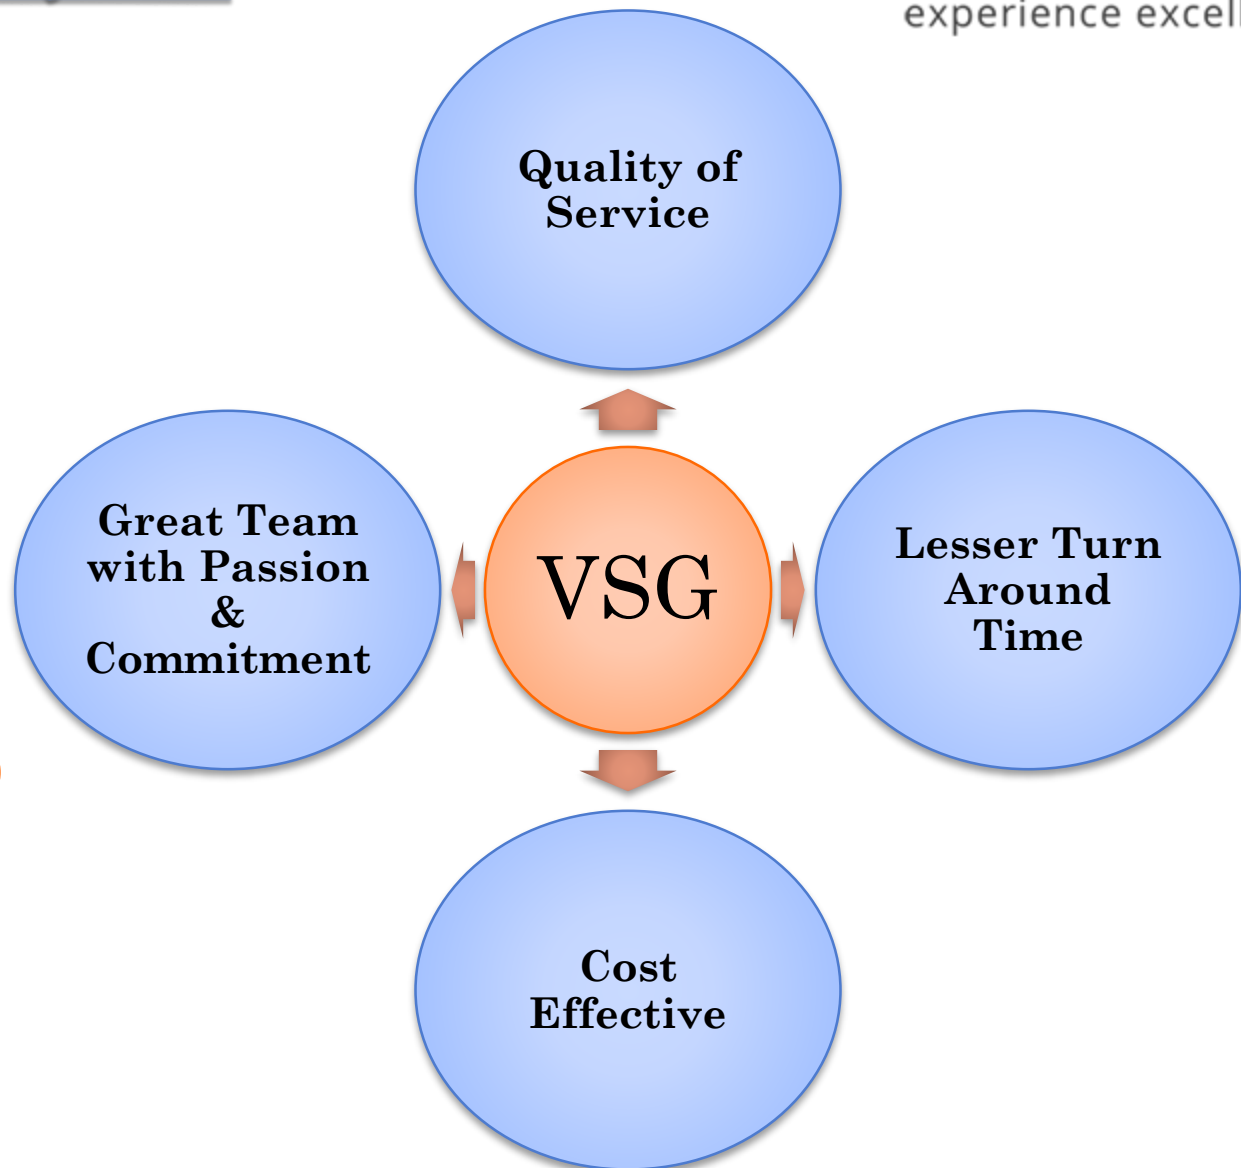

Why Us?

vee source global
experience excellence